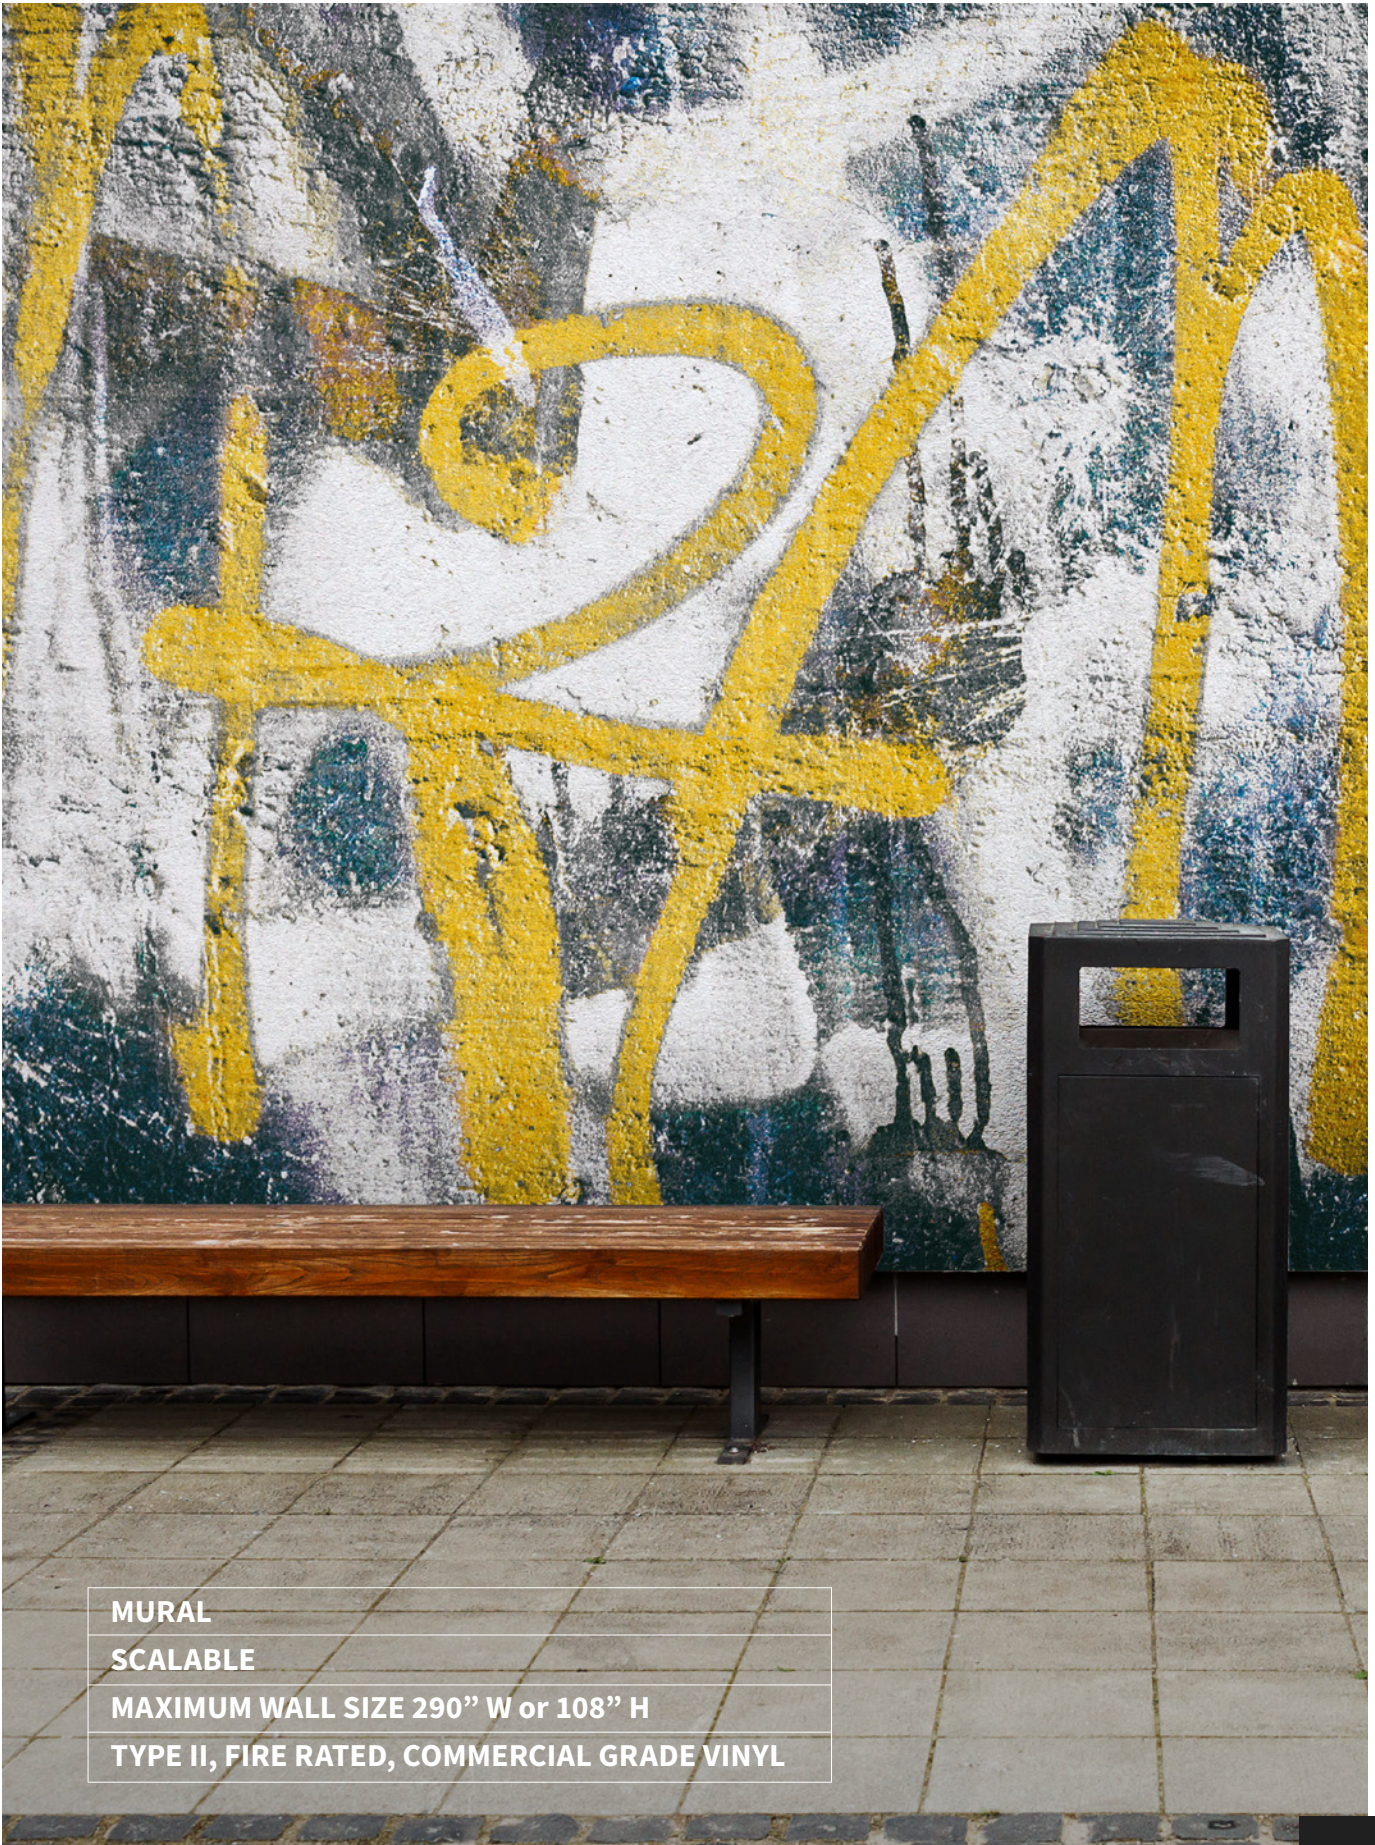

2

SCRATCH MURAL C02

3

SCRATCH MURAL C03

4

SCRATCH MURAL C04

MURAL
SCALABLE
MAXIMUM WALL SIZE 290" W or 108" H
TYPE II, FIRE RATED, COMMERCIAL GRADE VINYL

GEO HEX COASTAL