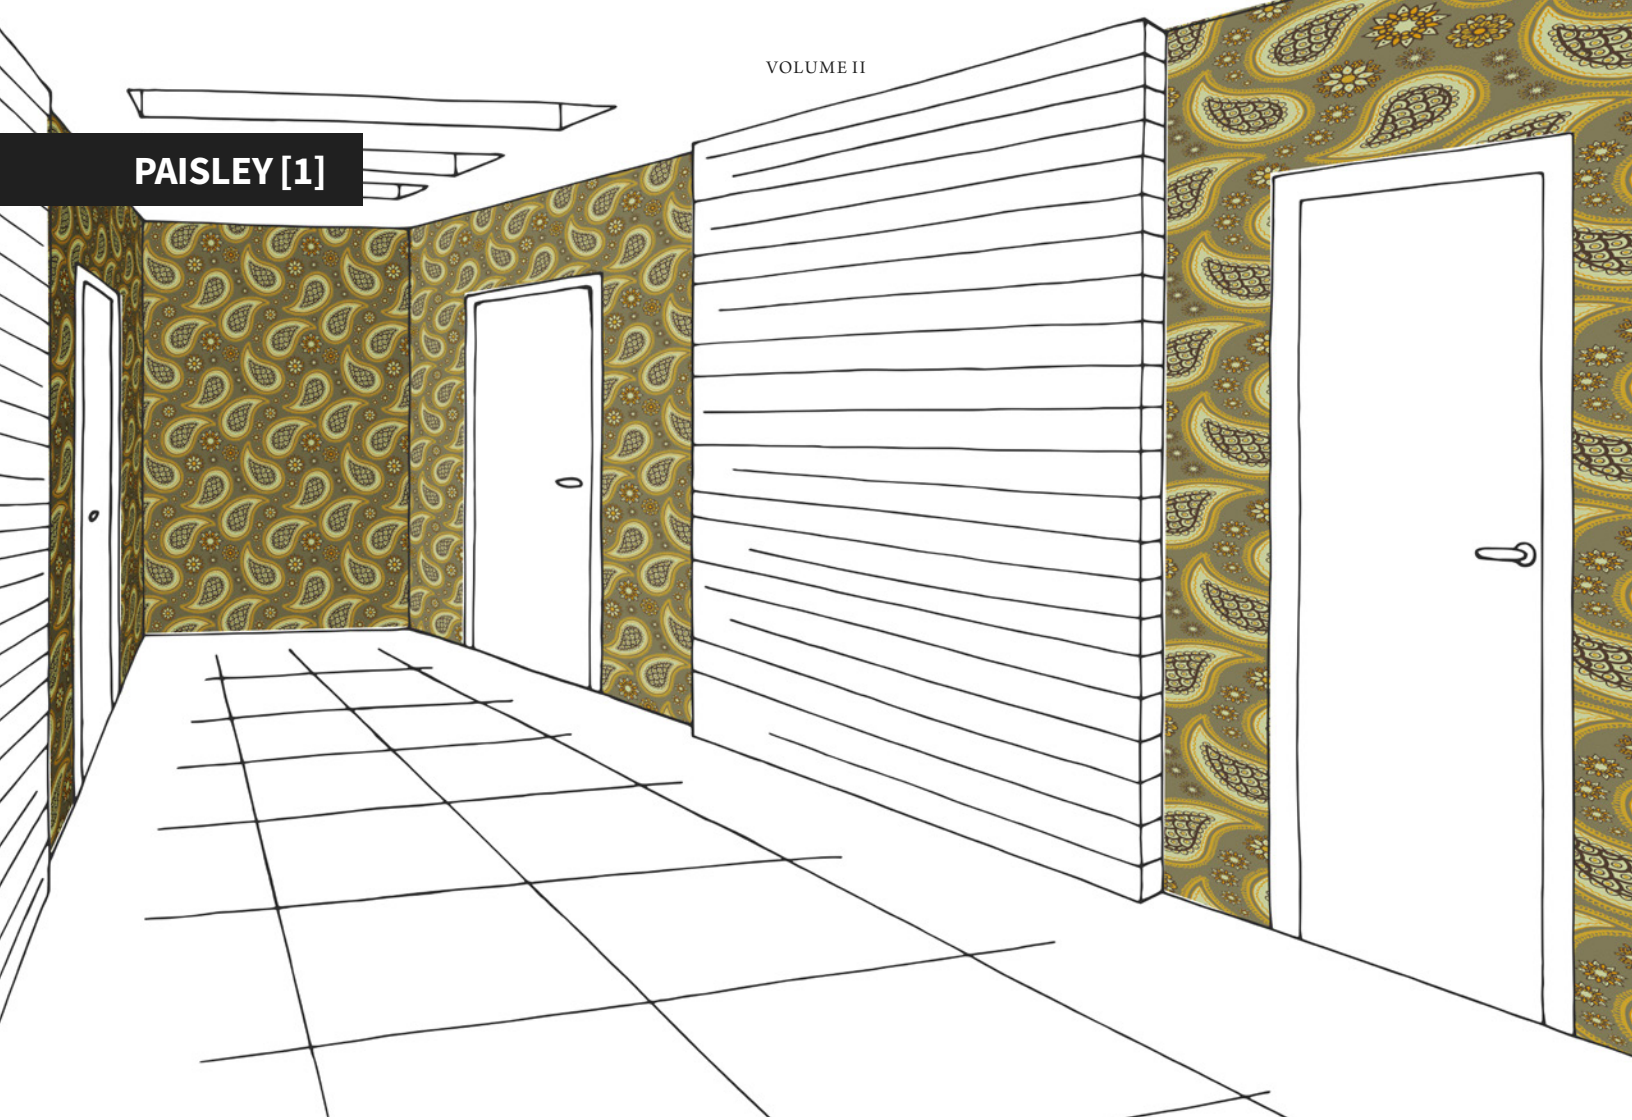

4

URBAN GARDEN C04

REPEATS HORIZONTALLY
SCALABLE
UNLIMITED WIDTH x 132" H
TYPE II, FIRE RATED, COMMERCIAL GRADE VINYL

PAISLEY [1]

1

PAISLEY [1] 002

2

PAISLEY [1] 001