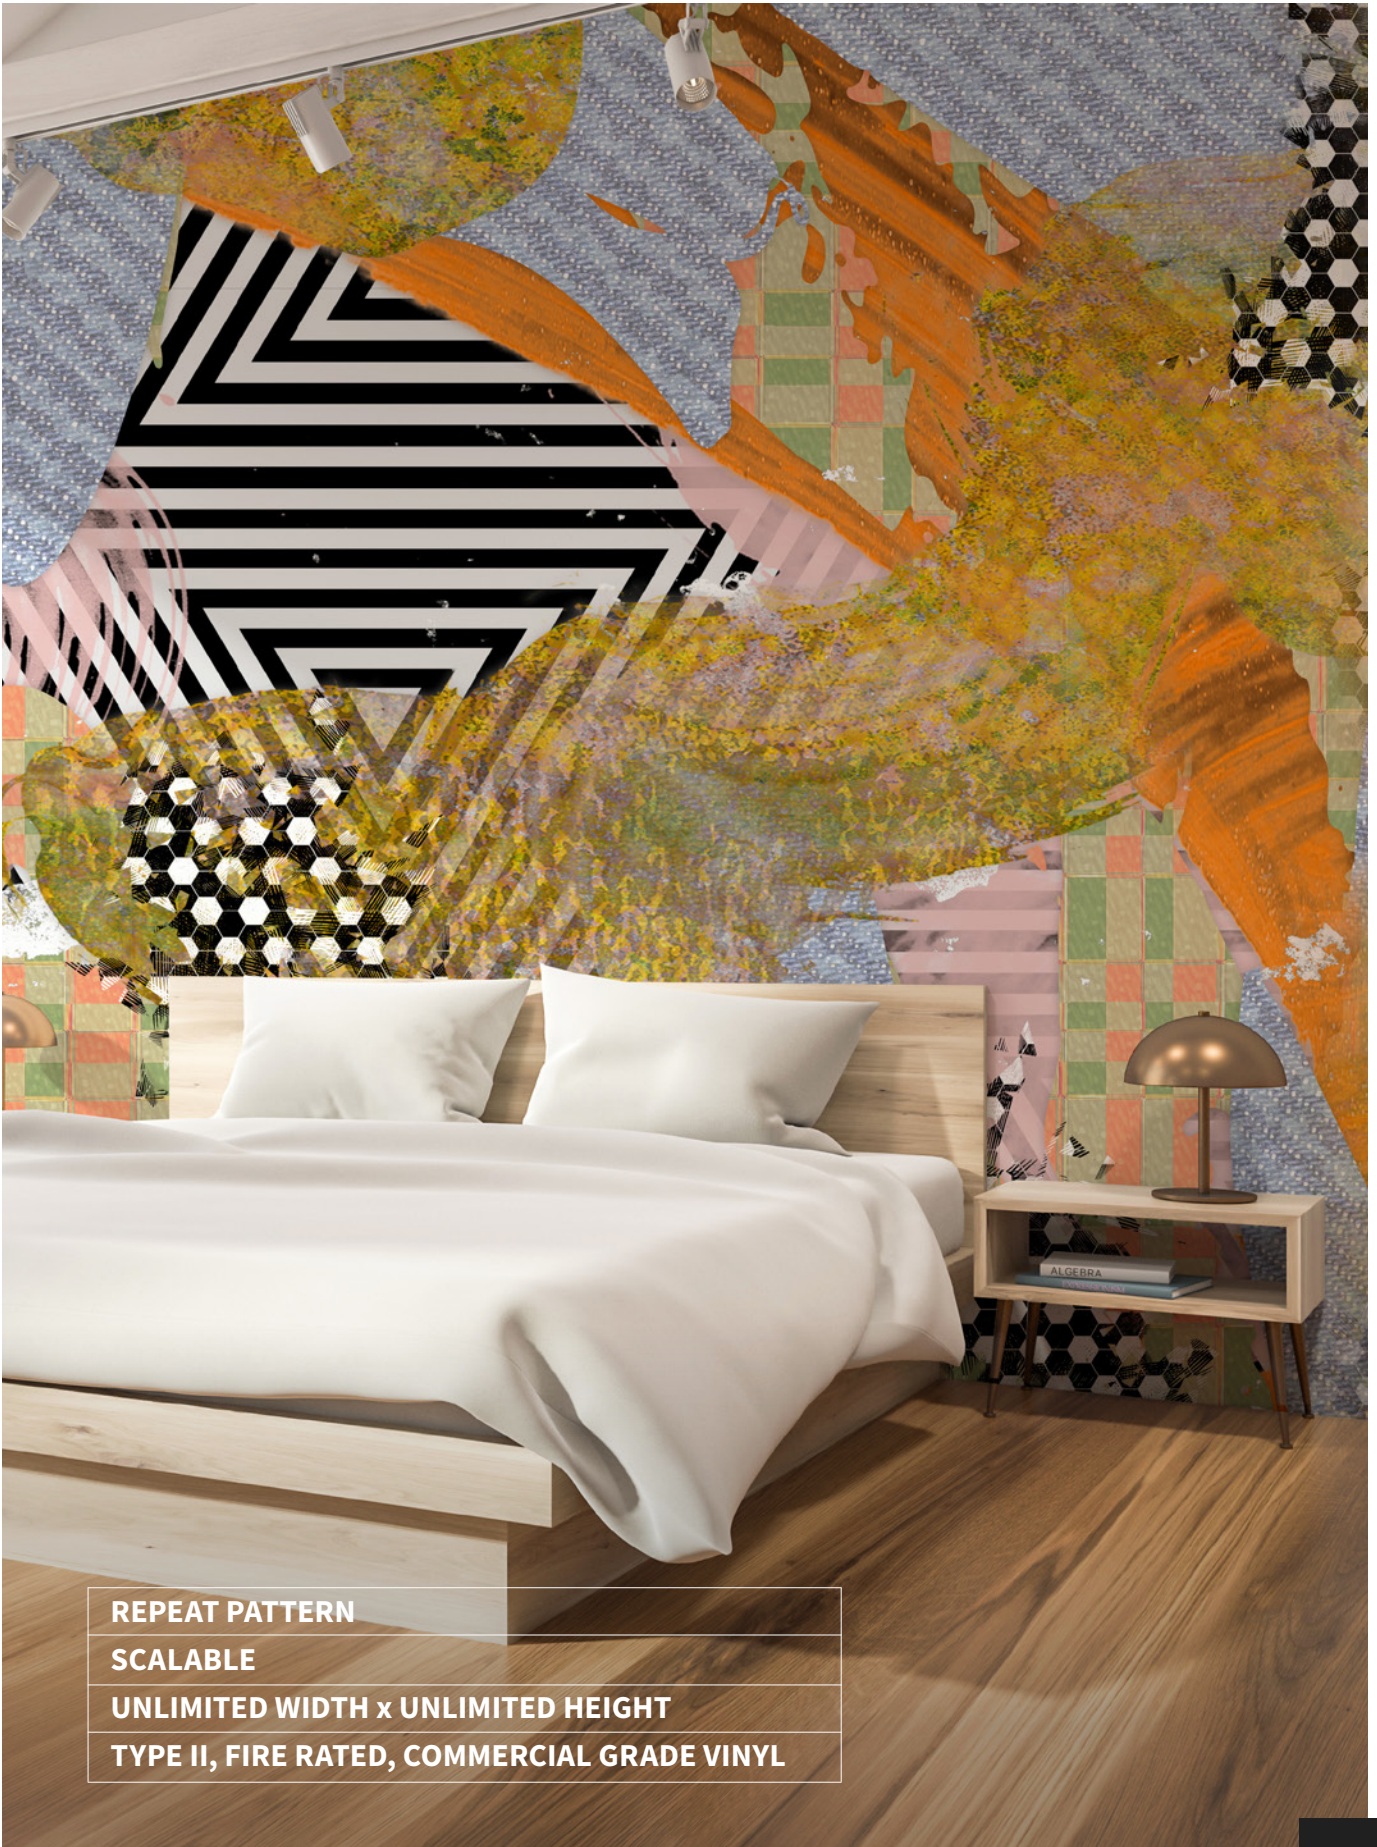

REPEAT PATTERN

SCALABLE

UNLIMITED WIDTH x UNLIMITED HEIGHT

TYPE II, FIRE RATED, COMMERCIAL GRADE VINYL