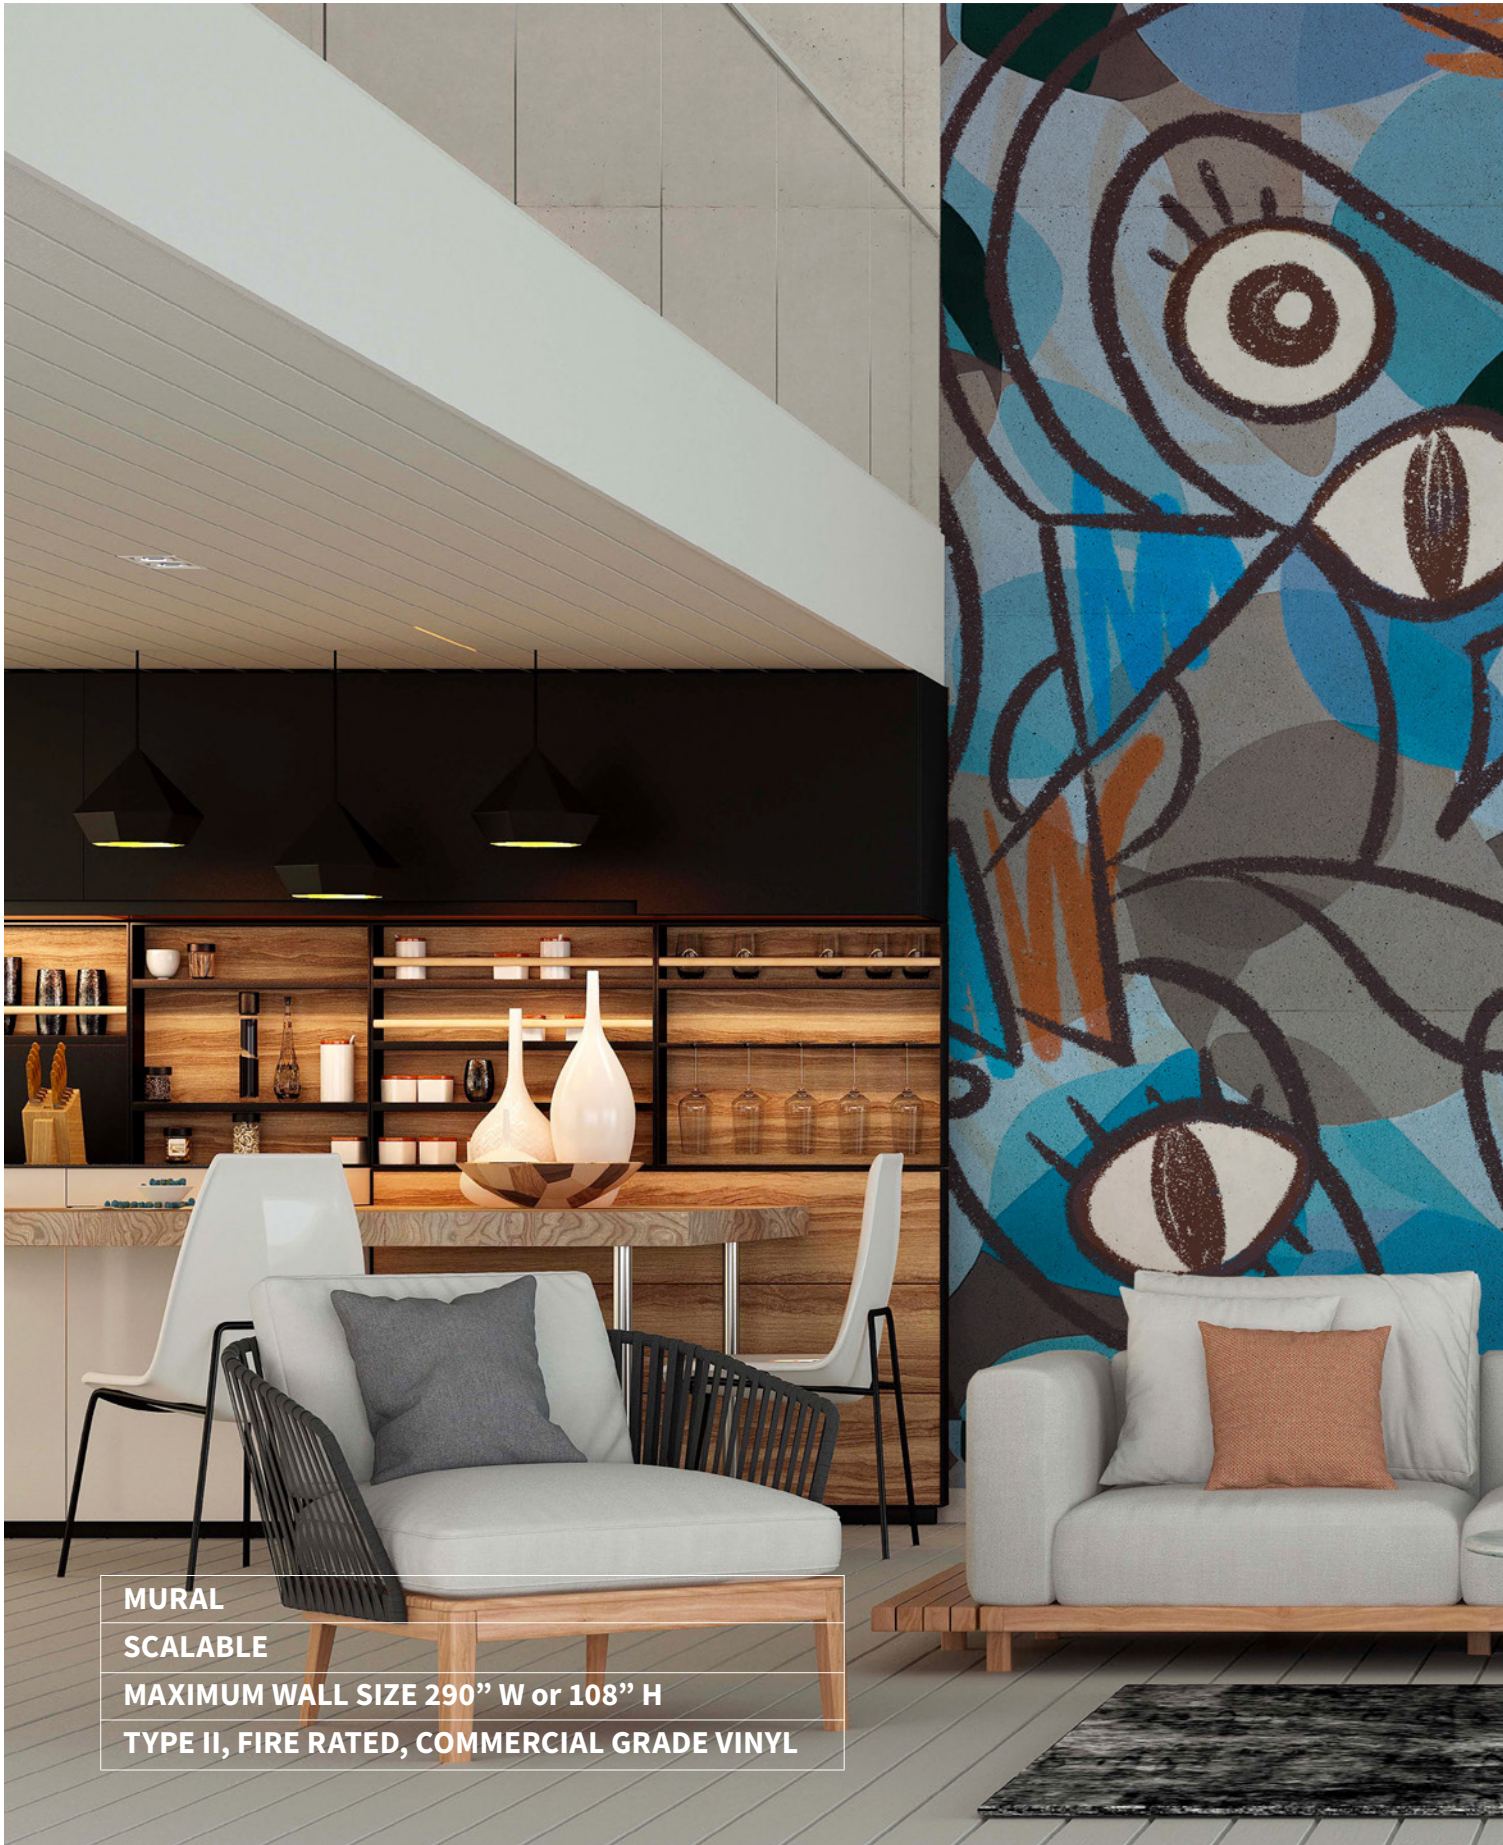

MURAL
SCALABLE
MAXIMUM WALL SIZE 290" W or 108" H
TYPE II, FIRE RATED, COMMERCIAL GRADE VINYL

URBAN GARDEN

1

URBAN GARDEN C01

2

URBAN GARDEN C02

3

URBAN GARDEN C03