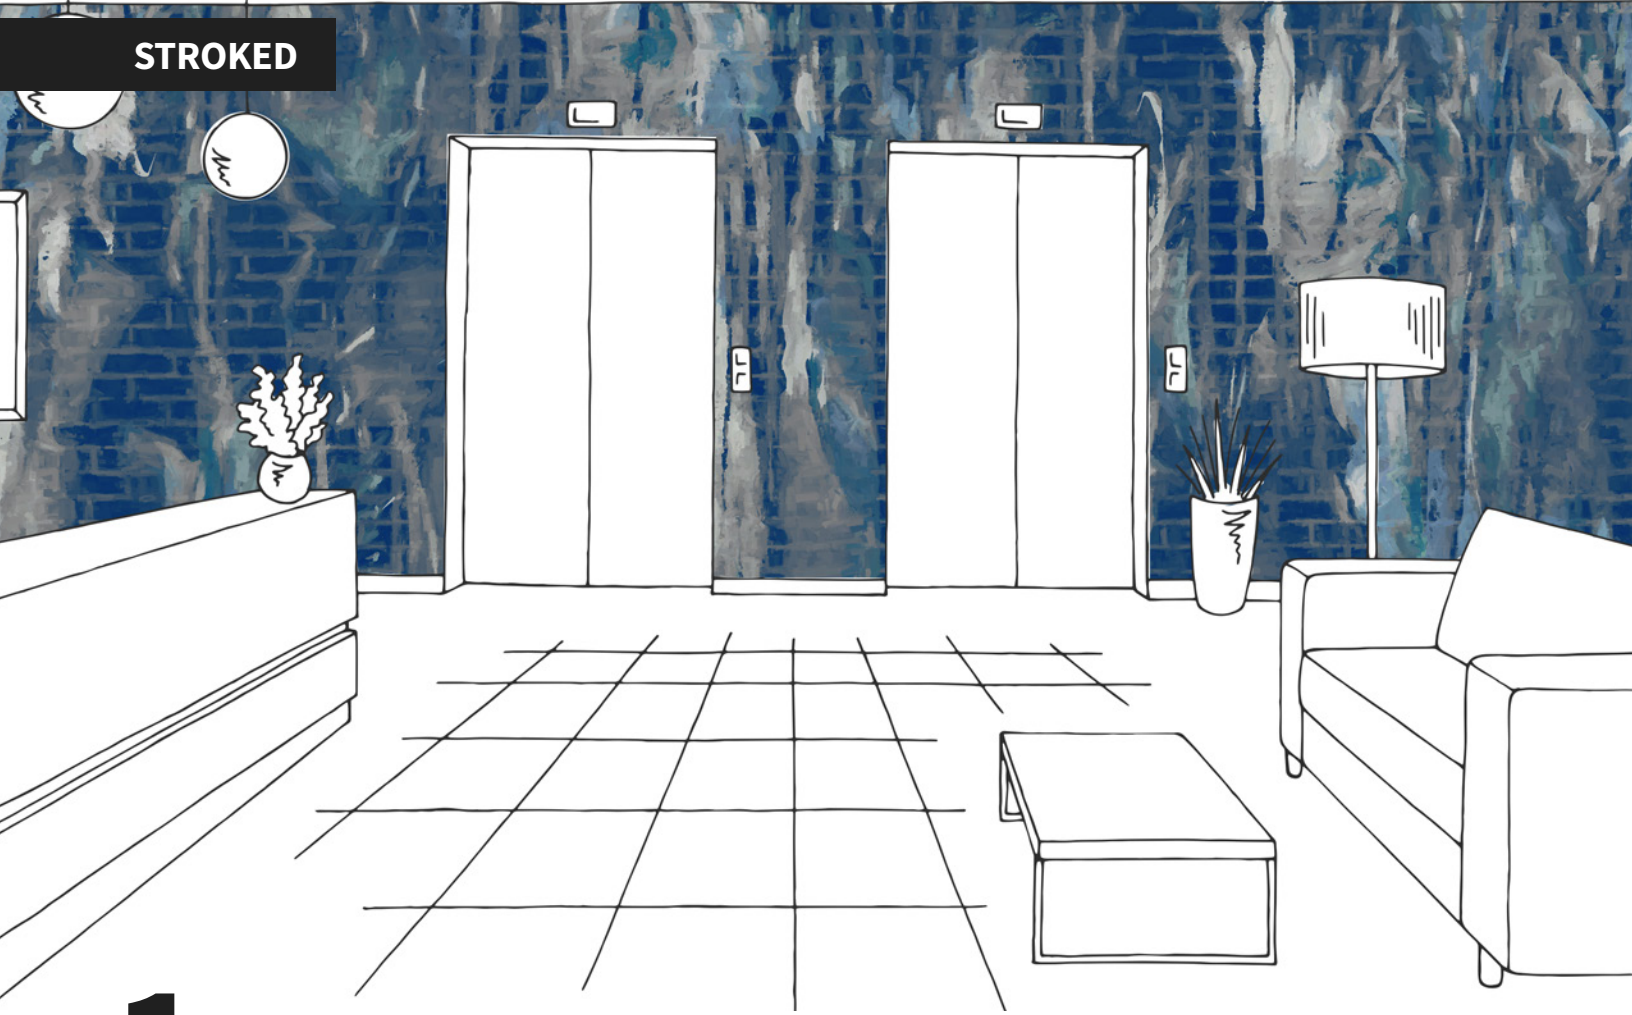

BREEZE BLOCKS MONO 005

REPEAT PATTERN
SCALABLE
UNLIMITED WIDTH x UNLIMITED HEIGHT
TYPE II, FIRE RATED, COMMERCIAL GRADE VINYL

STROKED

1

STROKED 001

2

STROKED 002

3