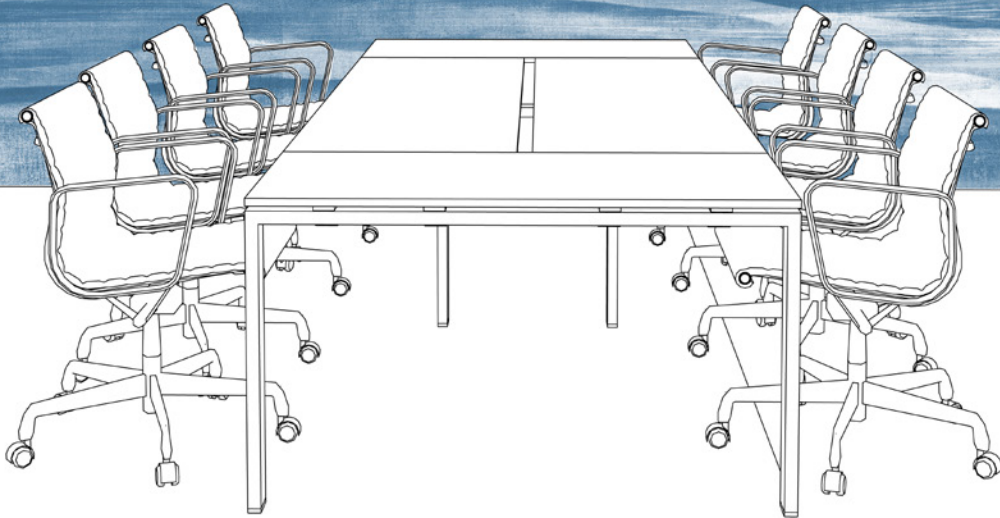

4

MURAL

SCALABLE

MAXIMUM WALL SIZE 290" W or 108" H

TYPE II, FIRE RATED, COMMERCIAL GRADE VINYL

SWELL MURAL

1

SWELL MURAL C03