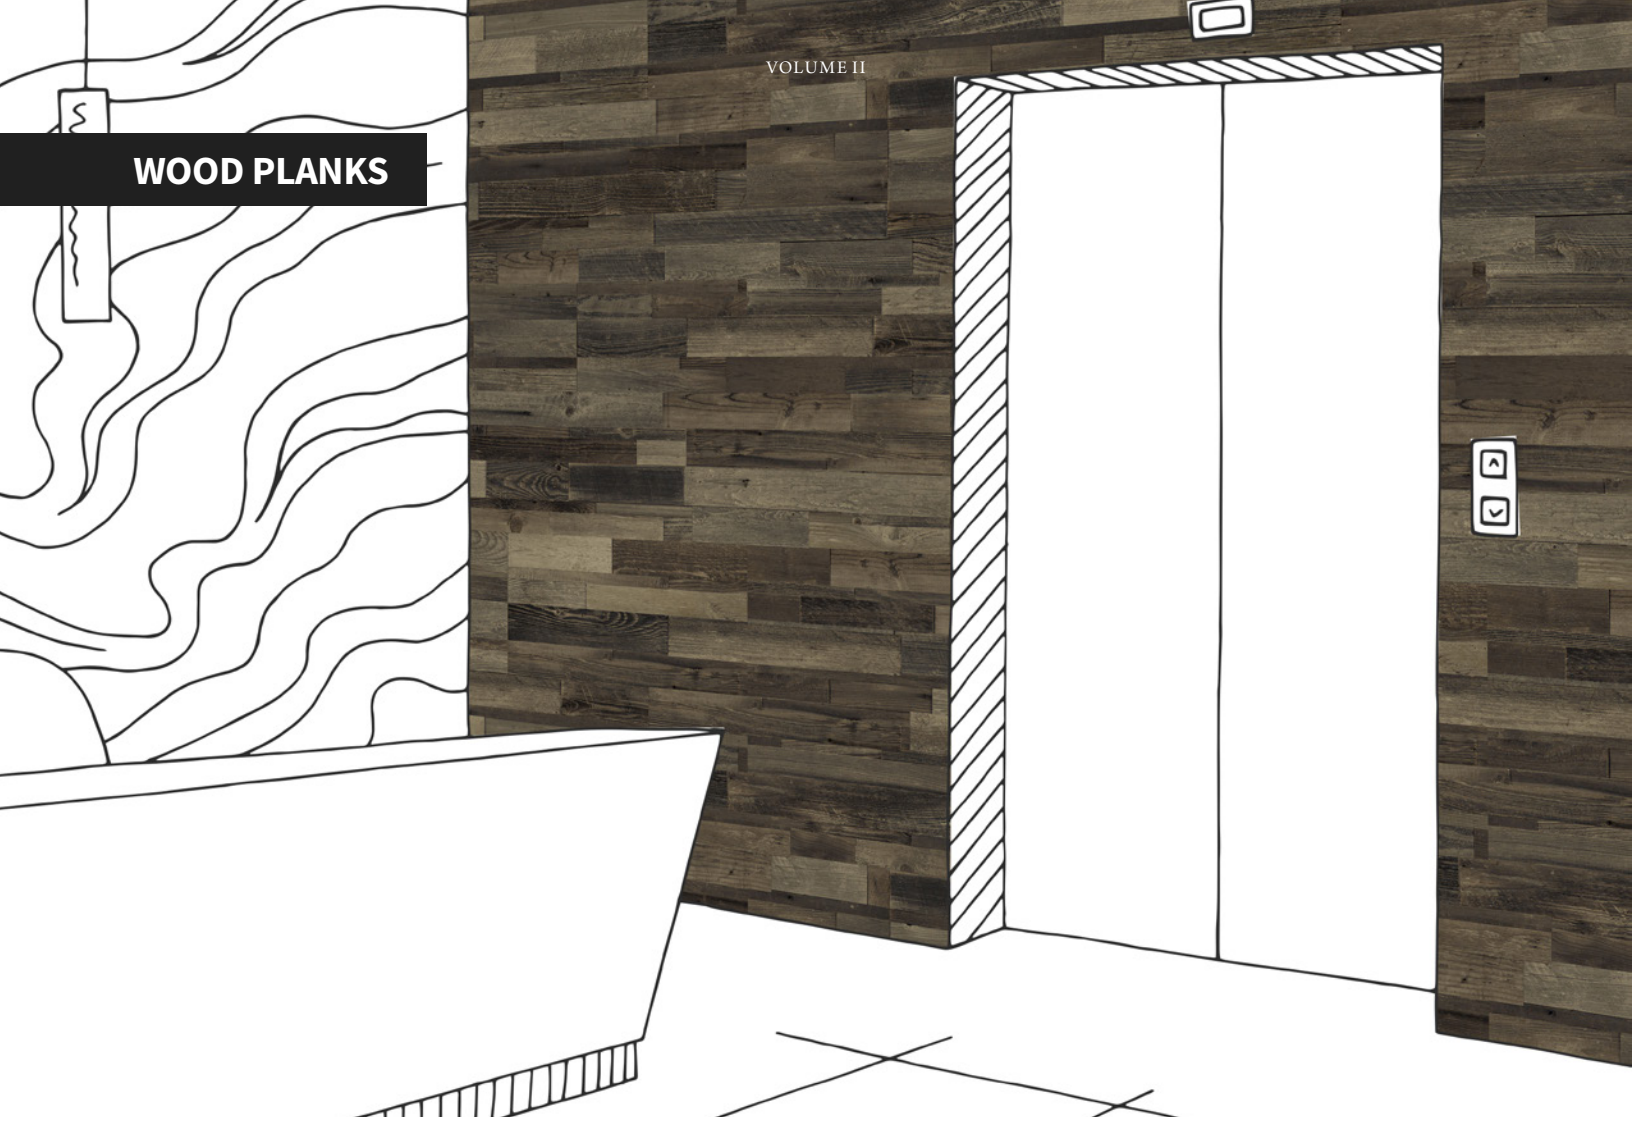

WOOD PLANKS

1

WOOD PLANKS 004

2

WOOD PLANKS 001