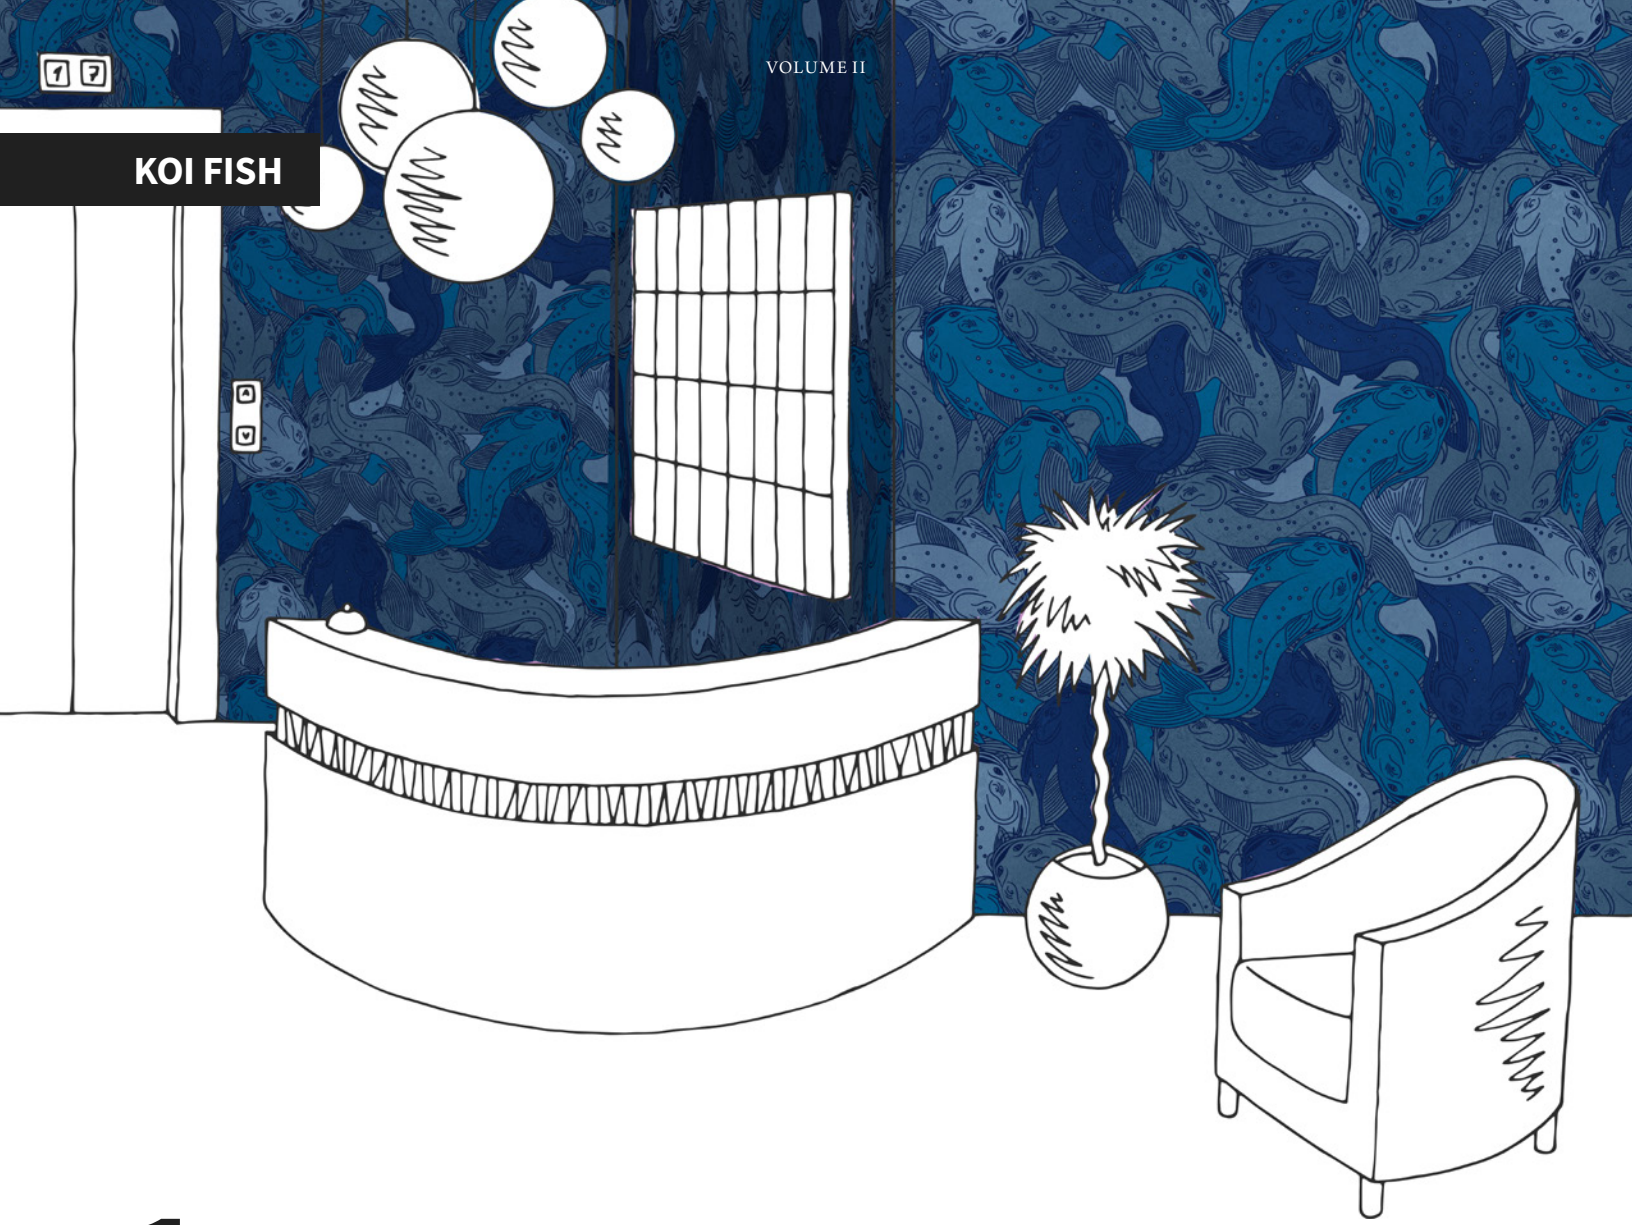

BLUE BRANCHES

4

RED & BLUE
BRANCHES

REPEAT PATTERN
SCALABLE
UNLIMITED WIDTH x UNLIMITED HEIGHT
TYPE II, FIRE RATED, COMMERCIAL GRADE VINYL

KOI FISH

1

KOI FISH 002

2