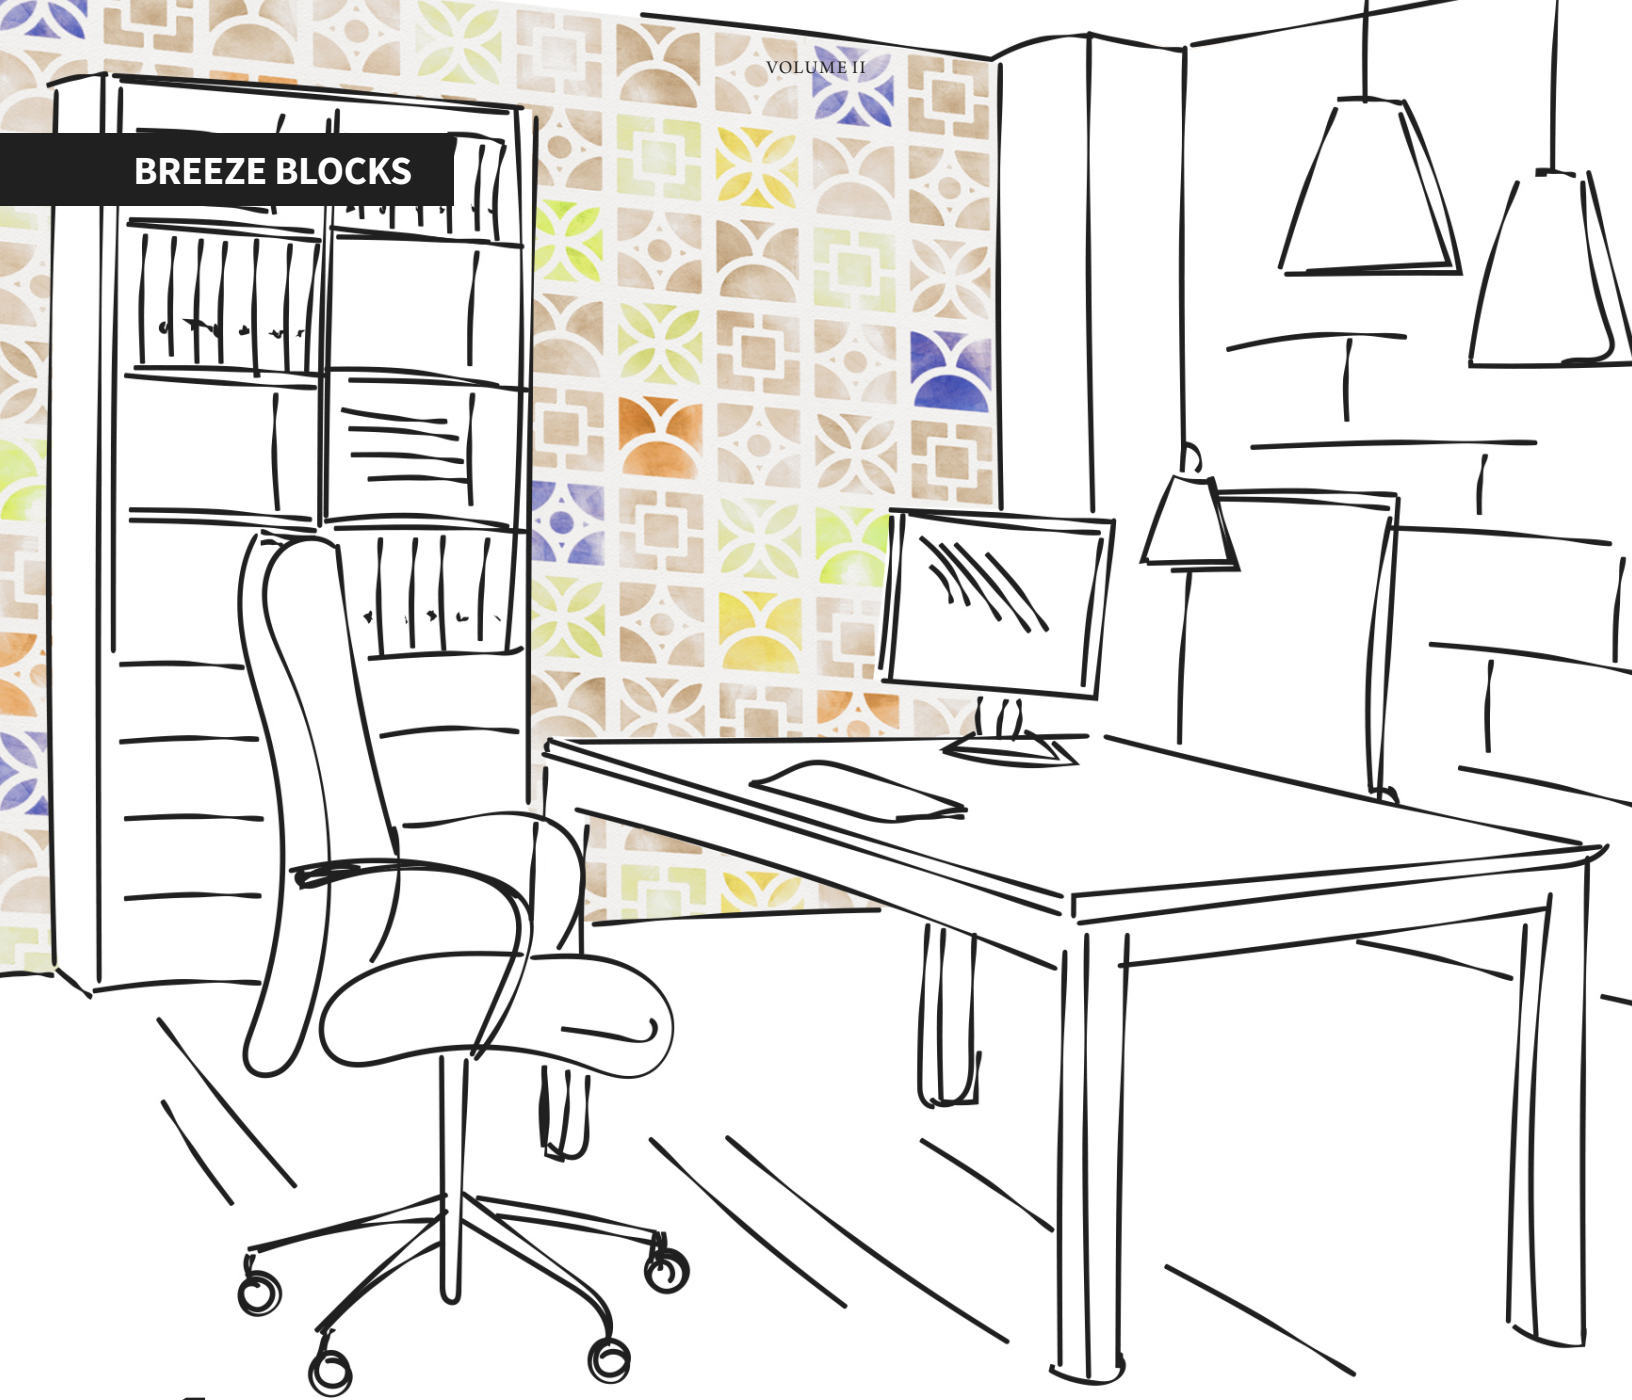

BREEZE BLOCKS

1

BREEZE BLOCKS 003

2

BREEZE BLOCKS 001