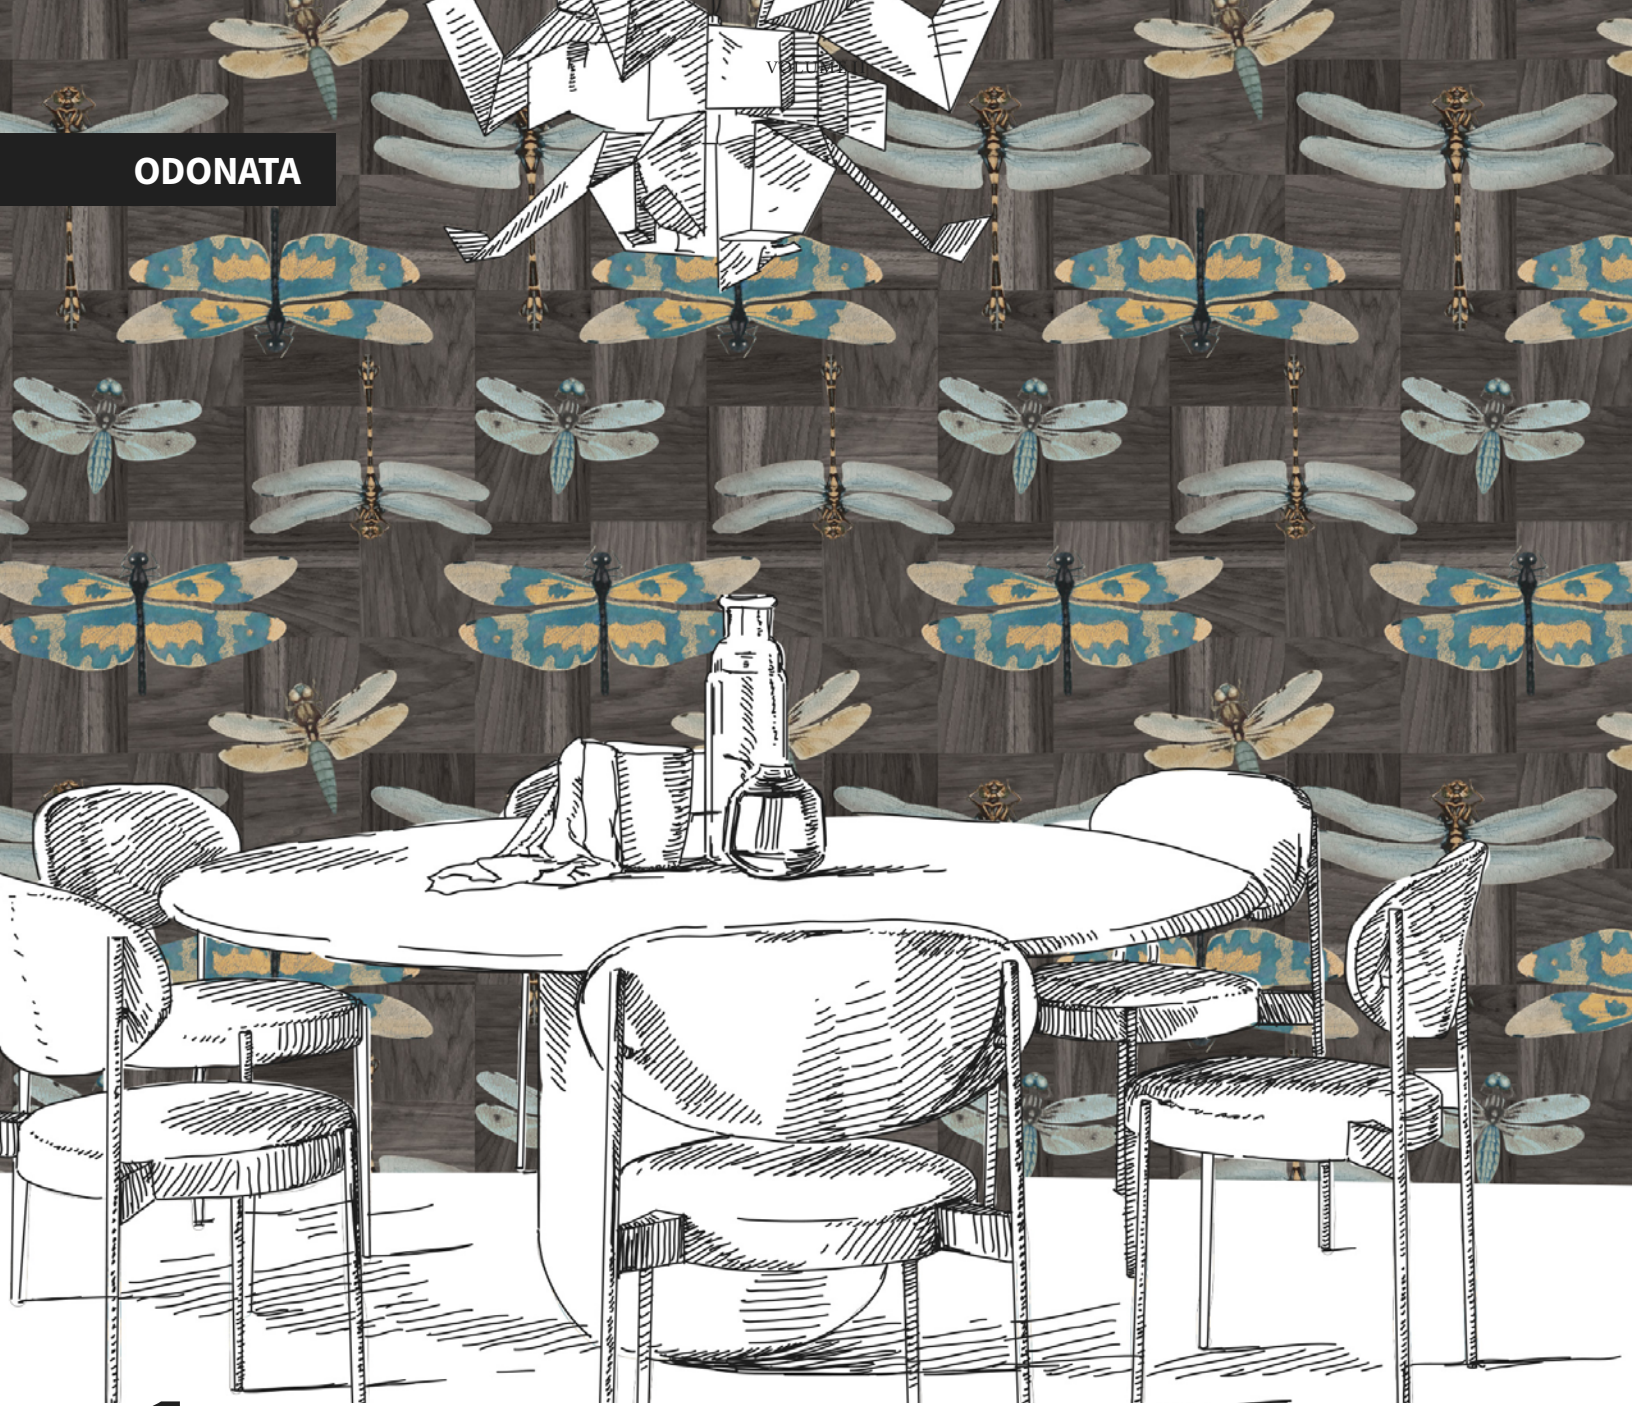

WINGS

1 WINGS 201

2 WINGS 101

3 WINGS 301

4 WINGS 401

REPEAT PATTERN
SCALABLE
UNLIMITED WIDTH x UNLIMITED HEIGHT
TYPE II, FIRE RATED, COMMERCIAL GRADE VINYL

ODONATA

1